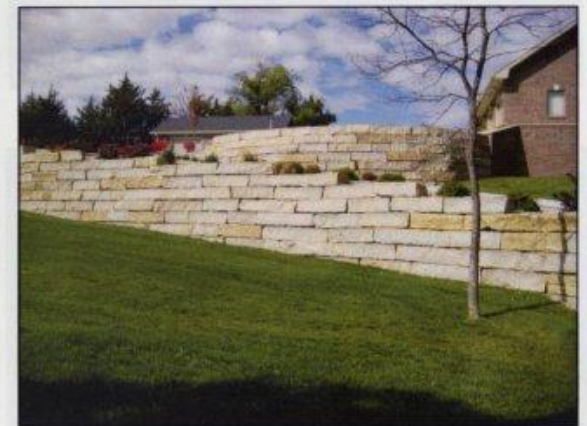

Dover Ledge Products

Rough Stone

- 14" thick
- All natural
- Various shapes & sizes

Split Stone

- 14" thick
- One straight edge
- Various shapes

Premium Stone

- 14" thick
- Two straight edges
- 20" wide; length by request

Additional Products

- 6-Inch Ledge
- Decorative Stone
- Palletized Hand-Stacked Fence Stone
- Steps
- Post Rock

Ask us about landscapers who carry Flint Hills Stone products.

Our Story

Flint Hills Stone is a family owned and operated business founded in 2008. All of the stone comes from our four generation family farm. We are located in the heart of the Flint Hills just east of Alma, the city of native stone. Being a family business we pride ourselves in honest, excellent service, and are dedicated to providing quality stone for you.

Alex Gnad
24176 Prairie View Road
Alma, KS 66401
785-313-4845
785-765-3874
flinthillsstone@gmail.com

Flint Hills Stone